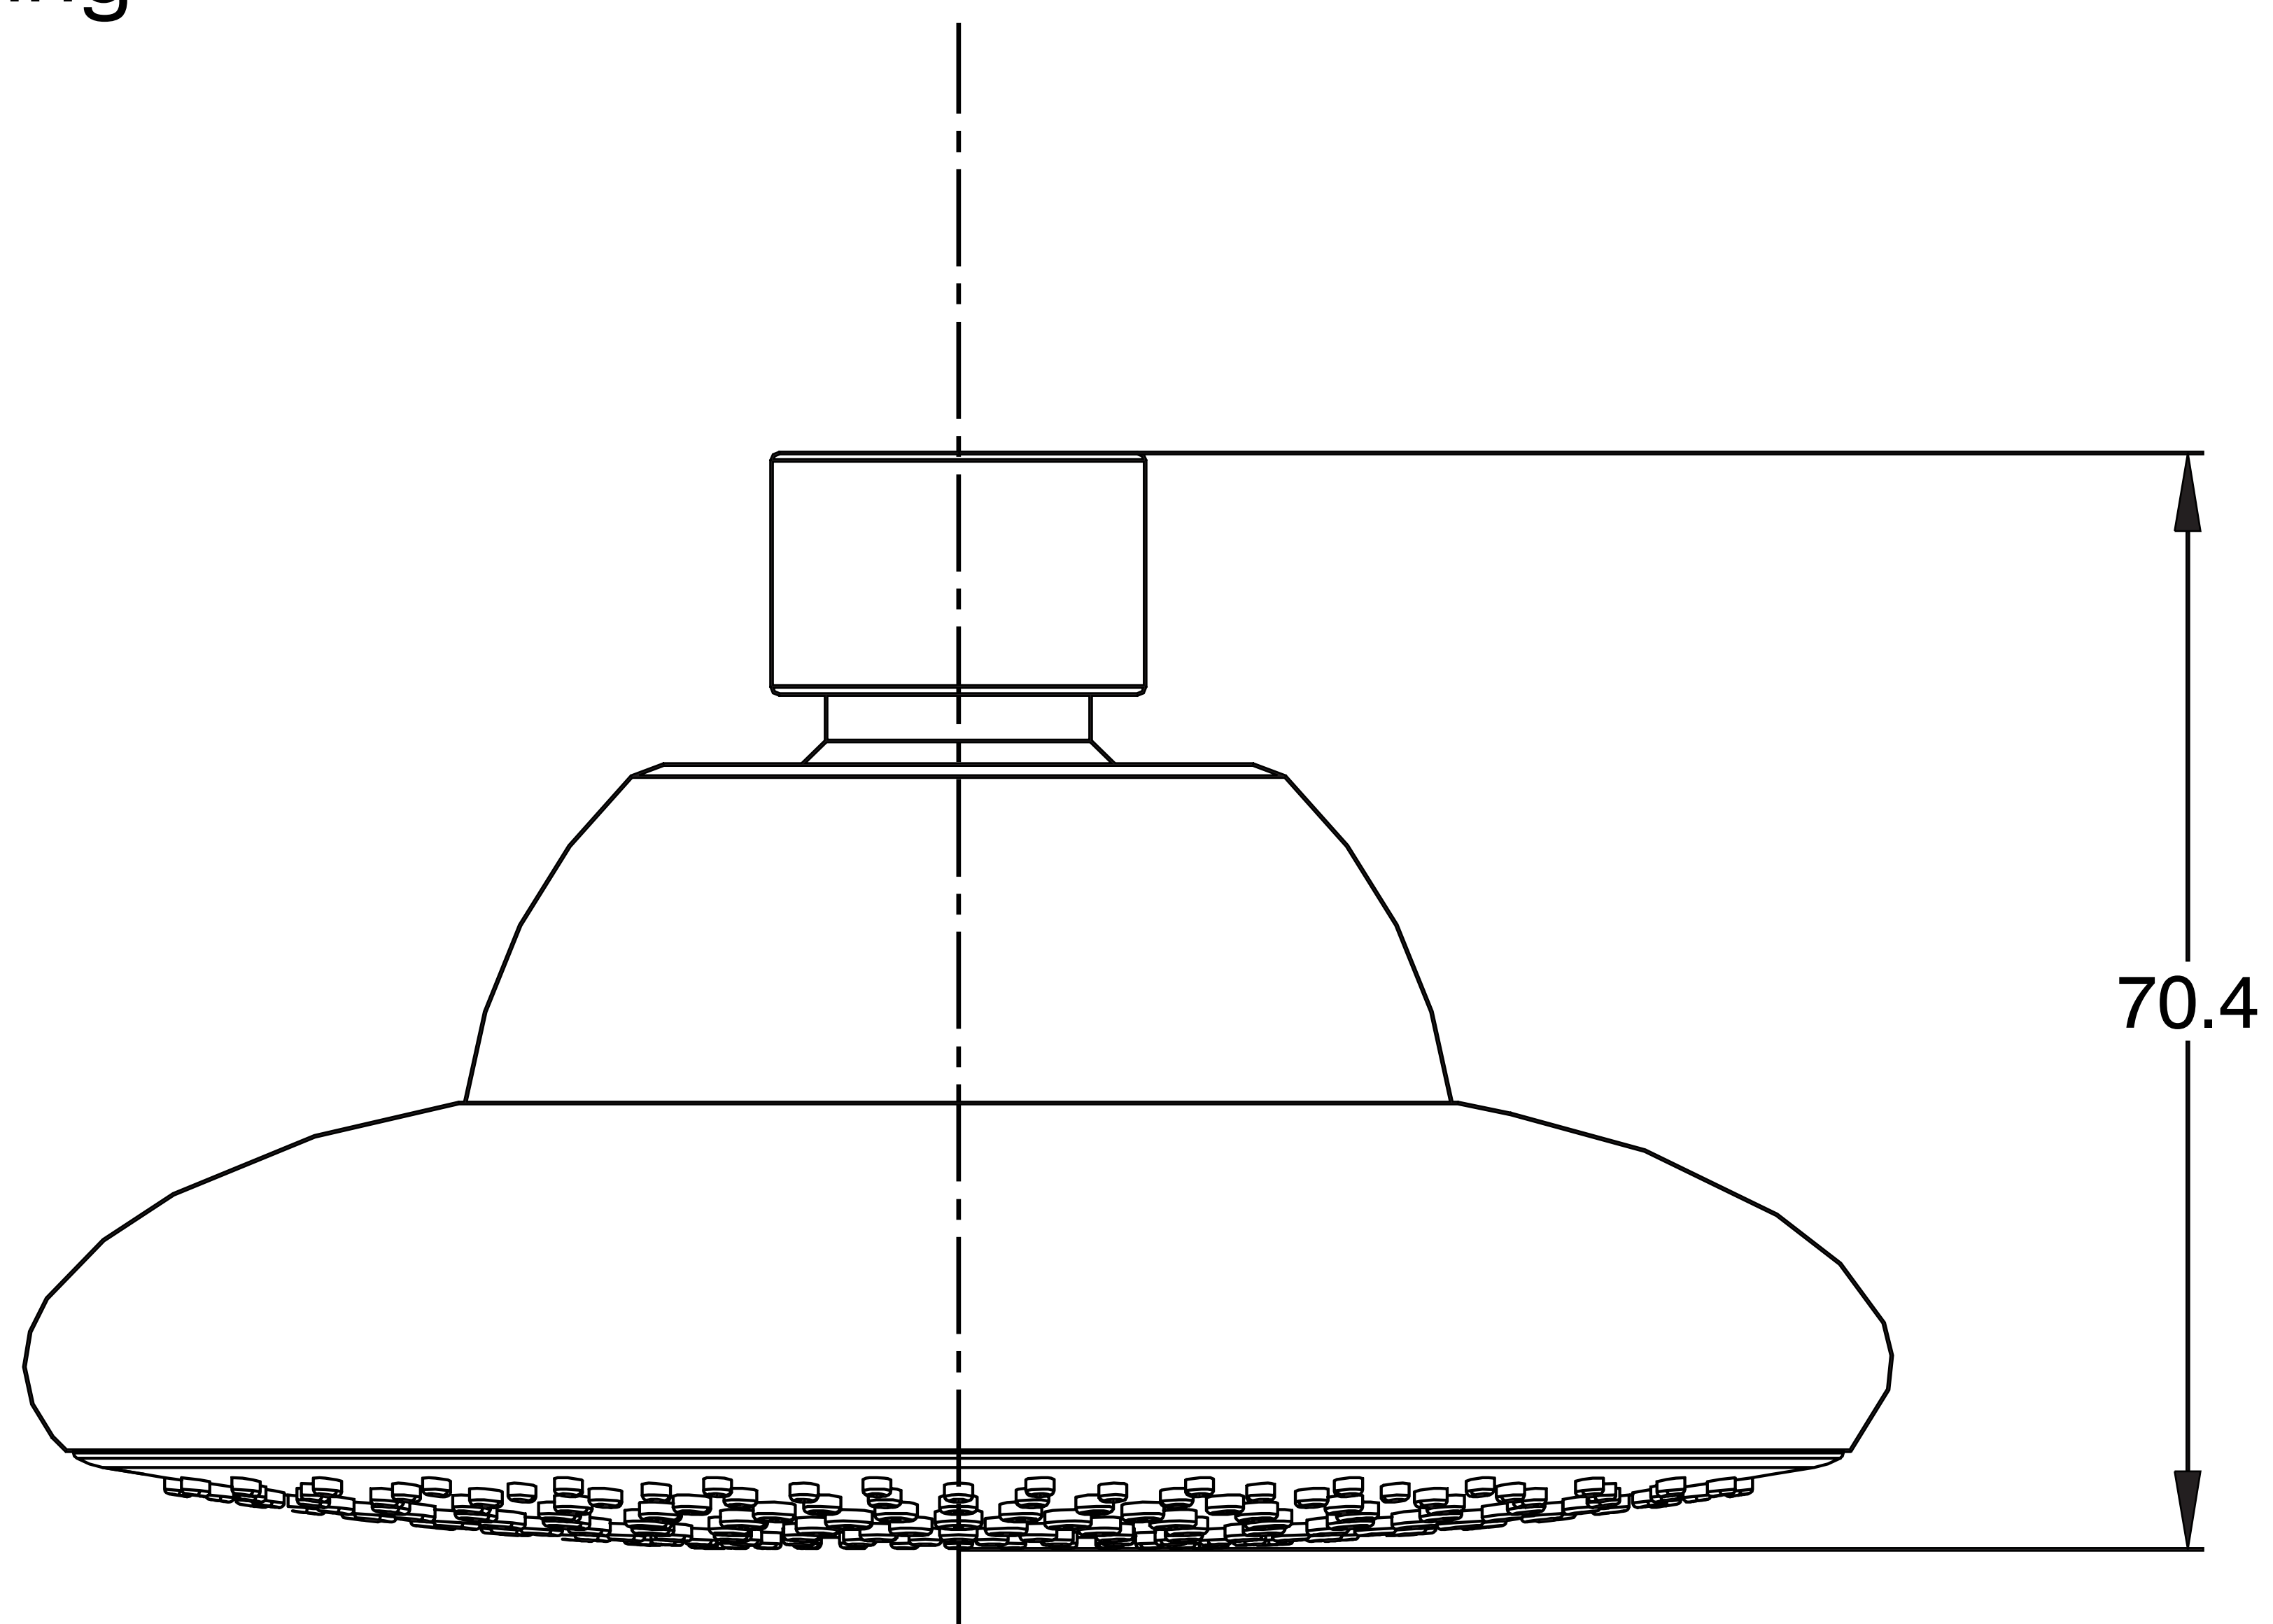

# ABS Head Shower

Product Code : **28189**

## Technical Drawing

All dimension are in **mm**